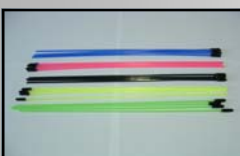

GW042
Heavy Duty 1/8th, 1/10th Large Body clips. Silver.

GW016B (Blue)
GW016O (Orange)
GW016Y (Yellow).
Heavy duty bent bodyclip, 10 per bag

GW019B (Blue)
GW019BK (Black)
Touring Car Tyre Holder

GW044B (Blue)
GW044R (Red)
5mm aluminium flanged Locknut for Revo. 4 per packet.

GW047B (Yellow)
GW047BK (Black)
GW047PK (Pink)
GW047Y (Yellow)
GW047G (Green)
Universal Antenna Tube, with cover. 4 per packet.

GW030B (Blue)
GW030P (Purple)
GW030R (Red).
M3 aluminium flanged locknut, 5 pieces per packet.

TG-001
Super glue for Rubber tyres.
TG-002
Super glue for Foam tyres.

GW031B (Blue)
GW031P (Purple)
GW031R (Red).
M4 aluminium flanged locknut, 4 pieces per packet.

DS002 (Medium soft-green)
DS003 (Medium-pink)
DS004 (Medium hard-blue)
DS004 (Hard-red)
DS005 Extra hard-yellow)
1 piece per packet.
Length 27mm

GW036B (Blue)
GW036O (Orange)
GW036Y (Yellow).
Heavy duty bent long body clip. 5 pieces per packet.

DS007 (Soft)
DS008 (Medium soft)
DS009 (Medium)
DS010 (Medium hard)
DS011 (Hard)
DS012 (Extra hard).
Black chrome, 1 piece per packet, Length 24mm.