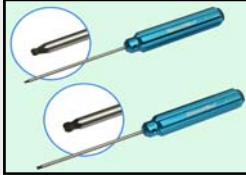

RW RACING

D20 Heritage Business Park,
Heritage Way, Gosport, Hants, PO12 4BG
Tel: 02392 588001

Speedmind Tools and Set-up Systems

BW-200 (2.0mm)
BW-250 (2.5mm)
BW-332 (3/32")
Ball type Wrench.

PW-301 (3 x 100mm)
PW-401 (4 x 100mm)
PW-501 (5 x 100mm)
Precision Phillips
Screwdriver.

NW-301 (3 x 190mm)
NW-401 (4 x 100mm)
NW-501 (5 x 100mm).
Precision Slotted Screw
Driver.

NW-450 (4.5mm M2 nuts)
NW-550 (5.5mm M3 nuts)
NW-700 (7.0mm M4 nuts)
NW-800 (8.0mm glow plugs)
Metric Nut Wrenches.

CW-301
Special Manifold and Clip
Wrench Tool.

GW-025
6 Spoke Setting Wheels for
Touring Cars, 4 pieces.

DG-10B (Blue)
DG-10BK (Black)
DG-10P (Purple)
Precision Chassis Droop
Gauge, -3mm to 10mm.

GW-022B (Blue)
GW-022BK (Black)
GW-022P (Purple)
Precision Ride Height
gauge.

SB-10B (Blue)
SB-10BK (Black)
SB-10P (Purple)
Support Block for Droop
Gauge, 2 pieces.

RG-10B (Blue)
RG-10BK (Black)
RG-10P (Purple)
Precision Aluminium Ride
Height Gauge, Linear Type.

PT-200B (Blue)
Universal Tweak Master 2.