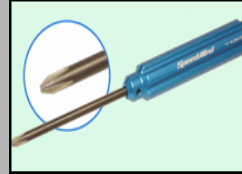

RW RACING

D20 Heritage Business Park,
Heritage Way, Gosport, Hants, PO12 4BG
Tel: 02392 588001

Speedmind Tools and Set-up Systems

BW-200 (2.0mm)
BW-250 (2.5mm)
BW-332 (3/32")
Ball type Wrench.

PW-301 (3 x 100mm)
PW-401 (4 x 100mm)
PW-501 (5 x 100mm)
Precision Phillips
Screwdriver.

NW-301 (3 x 190mm)
NW-401 (4 x 100mm)
NW-501 (5 x 100mm).
Precision Slotted Screw
Driver.

NW-450 (4.5mm M2 nuts)
NW-550 (5.5mm M3 nuts)
NW-700 (7.0mm M4 nuts)
NW-800 (8.0mm glow plugs)
Metric Nut Wrenches.

CW-301
Special Manifold and Clip
Wrench Tool.

GW-025
6 Spoke Setting Wheels for
Touring Cars, 4 pieces.

DG-10B (Blue)
DG-10BK (Black)
DG-10P (Purple)
Precision Chassis Droop
Gauge, -3mm to 10mm.

GW-022B (Blue)
GW-022BK (Black)
GW-022P (Purple)
Precision Ride Height
gauge.

SB-10B (Blue)
SB-10BK (Black)
SB-10P (Purple)
Support Block for Droop
Gauge, 2 pieces.

RG-10B (Blue)
RG-10BK (Black)
RG-10P (Purple)
Precision Aluminium Ride
Height Gauge, Linear Type.

PT-200B (Blue)
Universal Tweak Master 2.